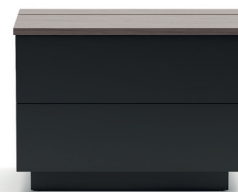

cabinet - two drawers - with cable management