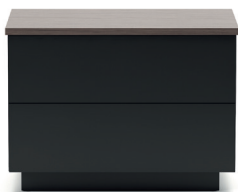

cabinet - two drawers