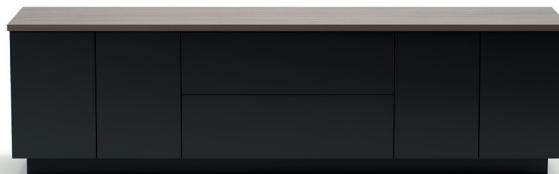

cabinet - two drawers

cabinet - two drawers - with cable management

H 73,5  
W 62  
L 102

cabinet - two open shelves

cabinet - two drawers

H 73,5  
W 62  
L 262