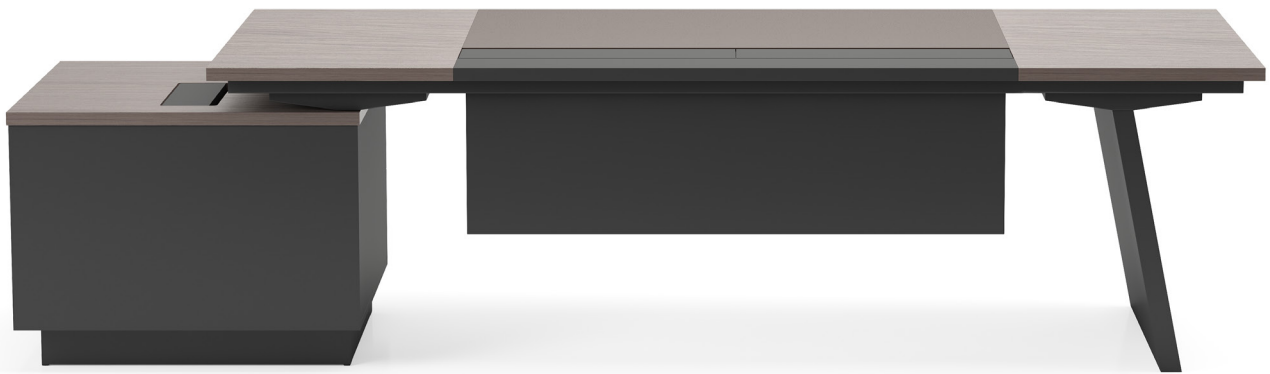

# MAKI

**Murat Erciyas**

“Reminding endless geographies with its design, Maki offers innovative solutions to the working environments of senior executives with its wide range of uses, elaborate details and functional features. While the leather desk positioned on the table reveals the perfect combination of wood and leather, it reveals a modern and stylish look; electrification and accessory compartments create orderly and efficient working areas by eliminating cable confusion in the working dynamics.”

Reminding endless geographies with its design, Maki offers innovative solutions to the working environments of senior executives with its wide range of uses, elaborate details and functional features. While the leather desk positioned on the table reveals the perfect combination of wood and leather, it reveals a modern and stylish look; electrification and accessory compartments create orderly and efficient working areas by eliminating cable confusion in the working dynamics.